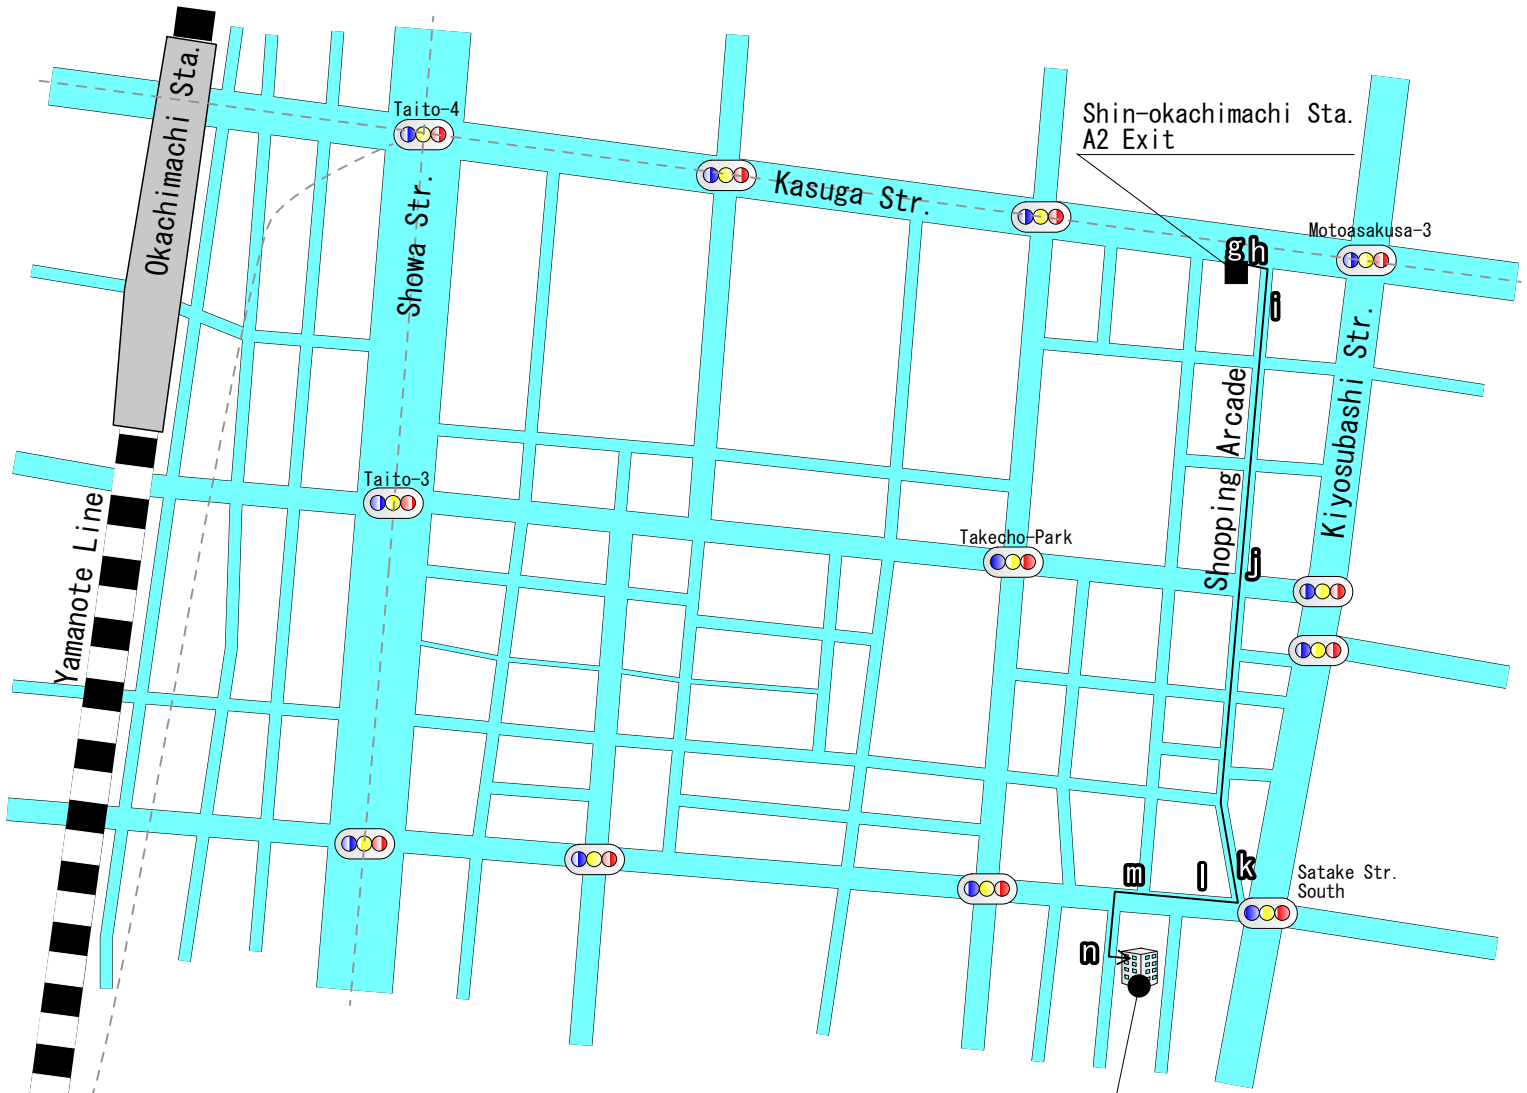

From Shin-okachimachi Station to Intercultural Institute of Japan

Intercultural Institute of Japan
2-20-9 Taito Taito-ku Tokyo
Tel : 03-5816-4861

From Shinokachimachi Station To Intercultural Institute of Japan (Approx. 450m from g-point)

From Tsukuba Express Line

Ticket Gate : Proceed to the right.

Go straight on ca. 200m

From Oedol Line

Ticket Gate : Proceed to the right.

Go straight on ca. 30m

A2 Exit

A2 Exit